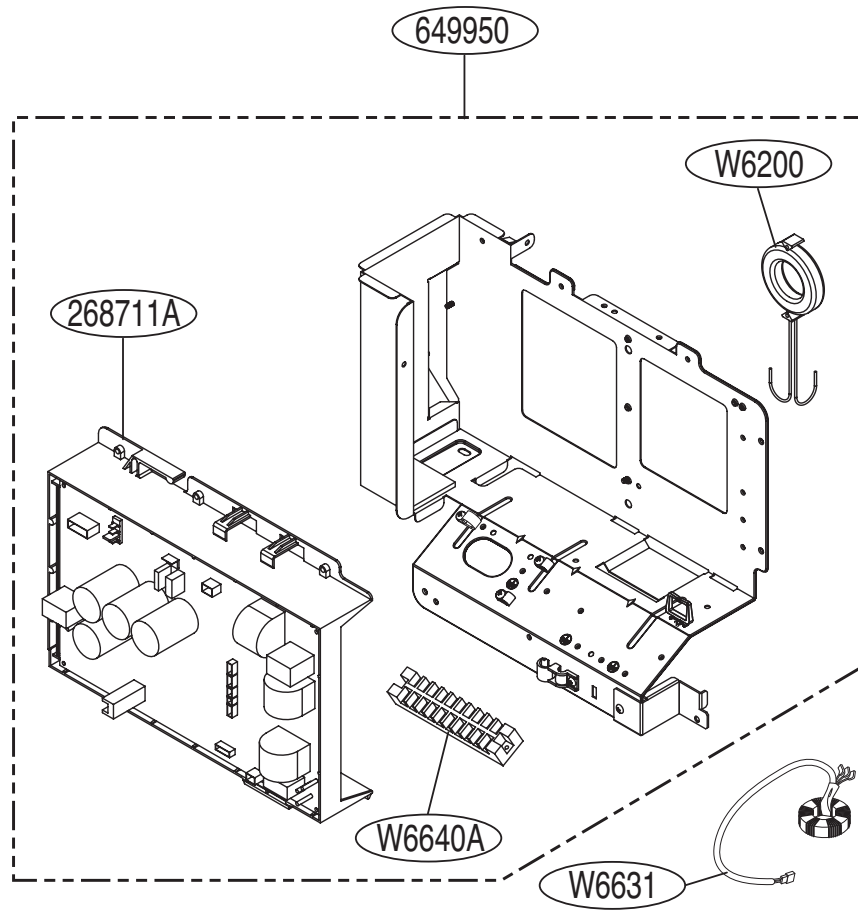

7. Exploded View

7.1 AHBW056A0/AHBW076A0/AHBW096A0

Location No.	Description	Information	Etc.
W50010	Accessory Assembly	Damper / Drain Nipple	Accessory

Cycle Parts

Location No.	Thermistor Description	Housing Color
263230A	Water In/Water Out/PHE Out	Black
263230B	Pipe Out	Red
263230C	Pipe In	White
263230D	Air /C-Pipe	White
263230E	M-Pipe	Blue
263230F	S-Pipe/D-Pipe	Red

Main PCB Assembly (Inverter)

Main PCB Assembly (Heater)