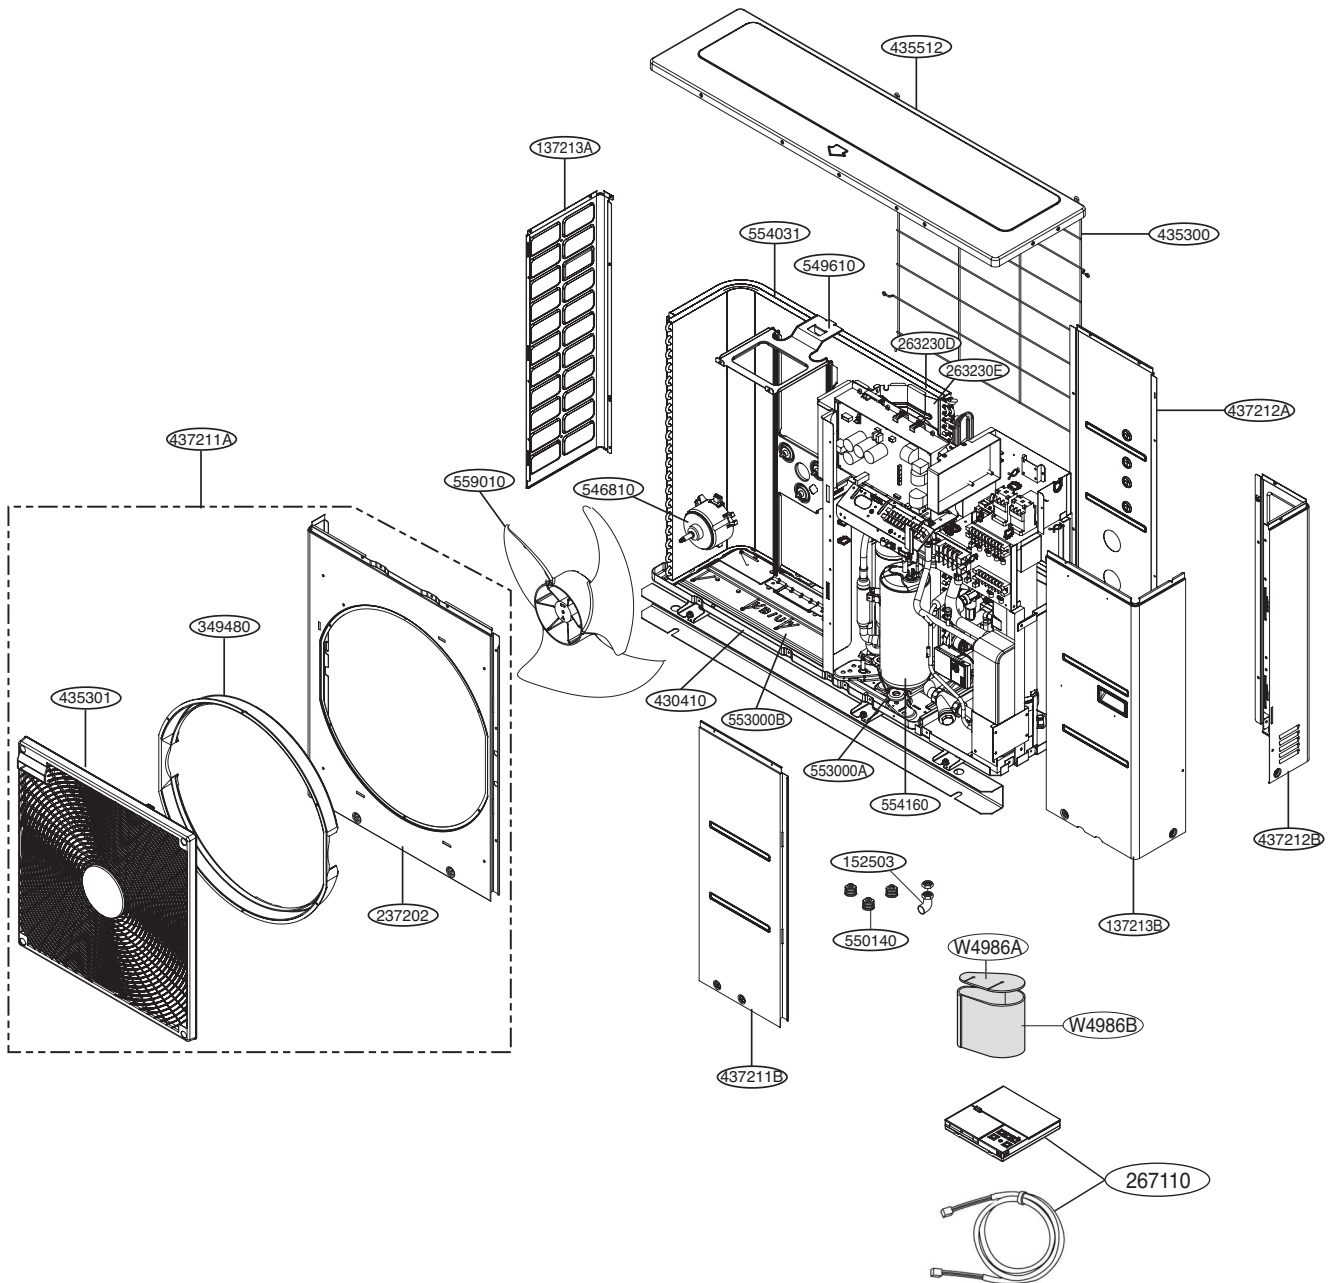

7. Exploded View

7.1 AHBW056A0/AHBW076A0/AHBW096A0

Location No.	Description	Information	Etc.
W50010	Accessory Assembly	Damper / Drain Nipple	Accessory

Cycle Parts

Location No.	Thermistor Description	Housing Color
263230A	Water In/Water Out/PHE Out	Black
263230B	Pipe Out	Red
263230C	Pipe In	White
263230D	Air /C-Pipe	White
263230E	M-Pipe	Blue
263230F	S-Pipe/D-Pipe	Red

Main PCB Assembly (Inverter)

Main PCB Assembly (Heater)