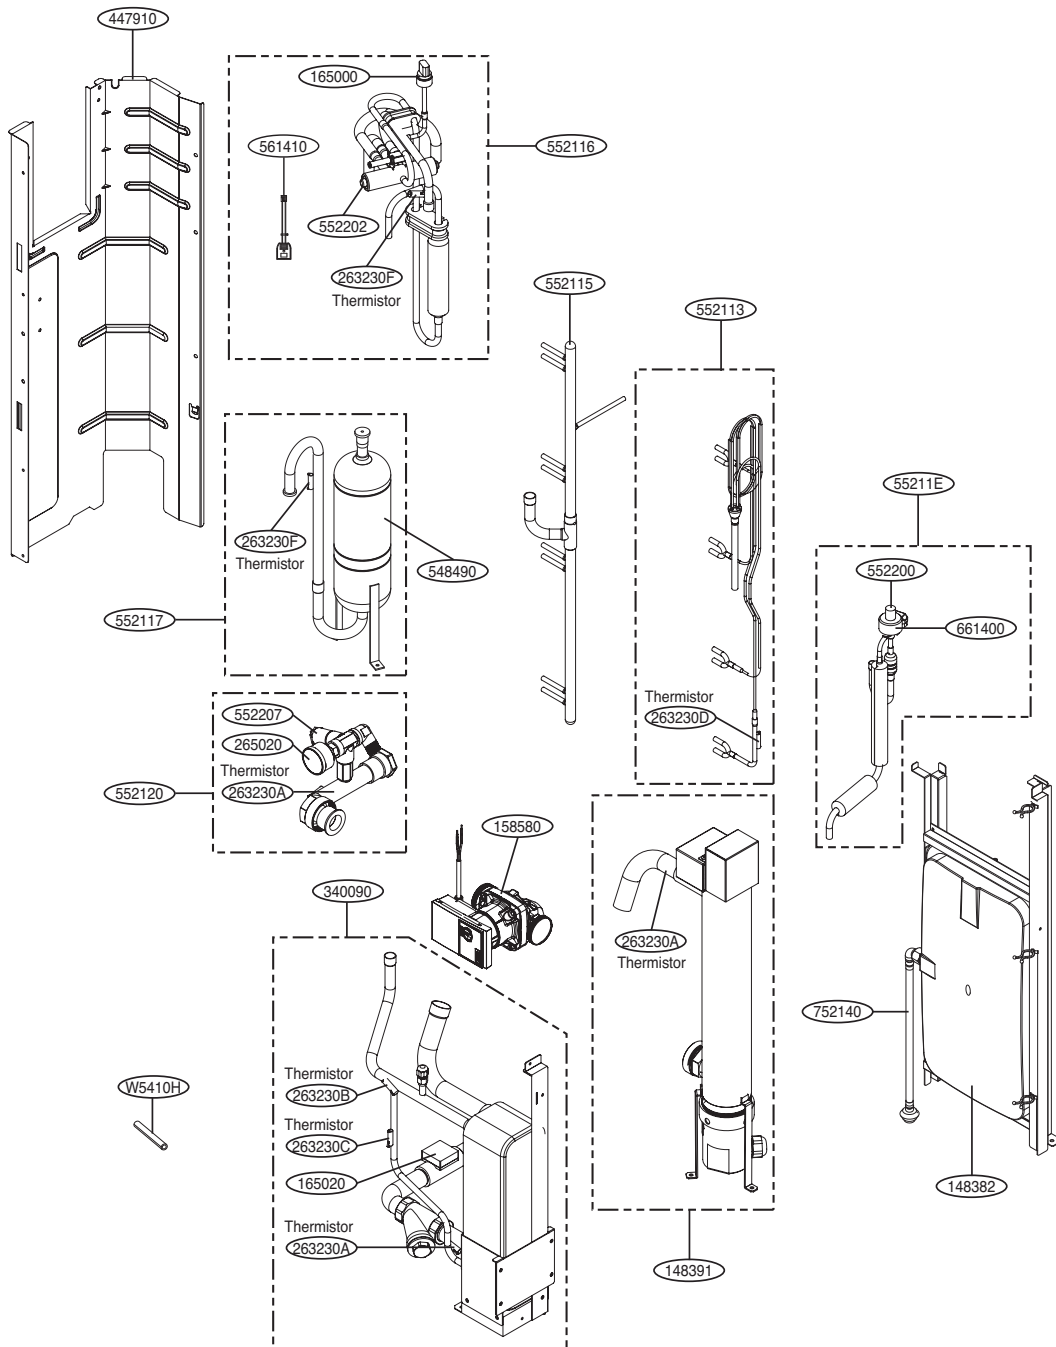

7. Exploded View

7.1 AHBW056A0/AHBW076A0/AHBW096A0

Location No.	Description	Information	Etc.
W50010	Accessory Assembly	Damper / Drain Nipple	Accessory

Cycle Parts

Location No.	Thermistor Description	Housing Color
263230A	Water In/Water Out/PHE Out	Black
263230B	Pipe Out	Red
263230C	Pipe In	White
263230D	Air /C-Pipe	White
263230E	M-Pipe	Blue
263230F	S-Pipe/D-Pipe	Red

Main PCB Assembly (Inverter)

Main PCB Assembly (Heater)